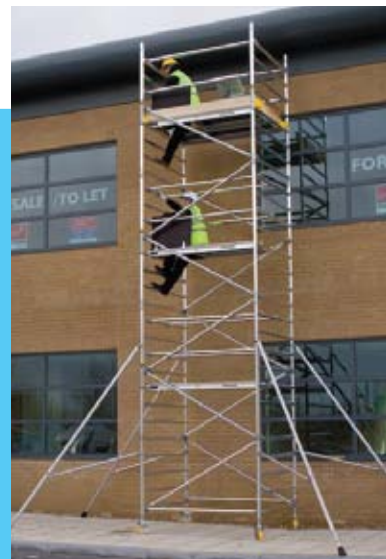

We use the **BoSS Youngman** range of access towers which is considered to be the best tower system in the world, meeting high safety standards and is certified to European requirements EN1004.

We offer a practical and affordable rental service with a large range of access towers, easy to erect and transport. The towers are available in a range of widths, allowing you to work at the height you need with safety and comfort.

Our trained staff will bring the tower to your area of work, assemble it to fit your needs and, at the end of your work, dismantle it and transport it away.

EN 1004

μέχρι 14.2m ΕΝΟΙΚΙΑΣΕΙΣ ΠΥΡΓΩΝ ΠΡΟΣΒΑΣΗΣ